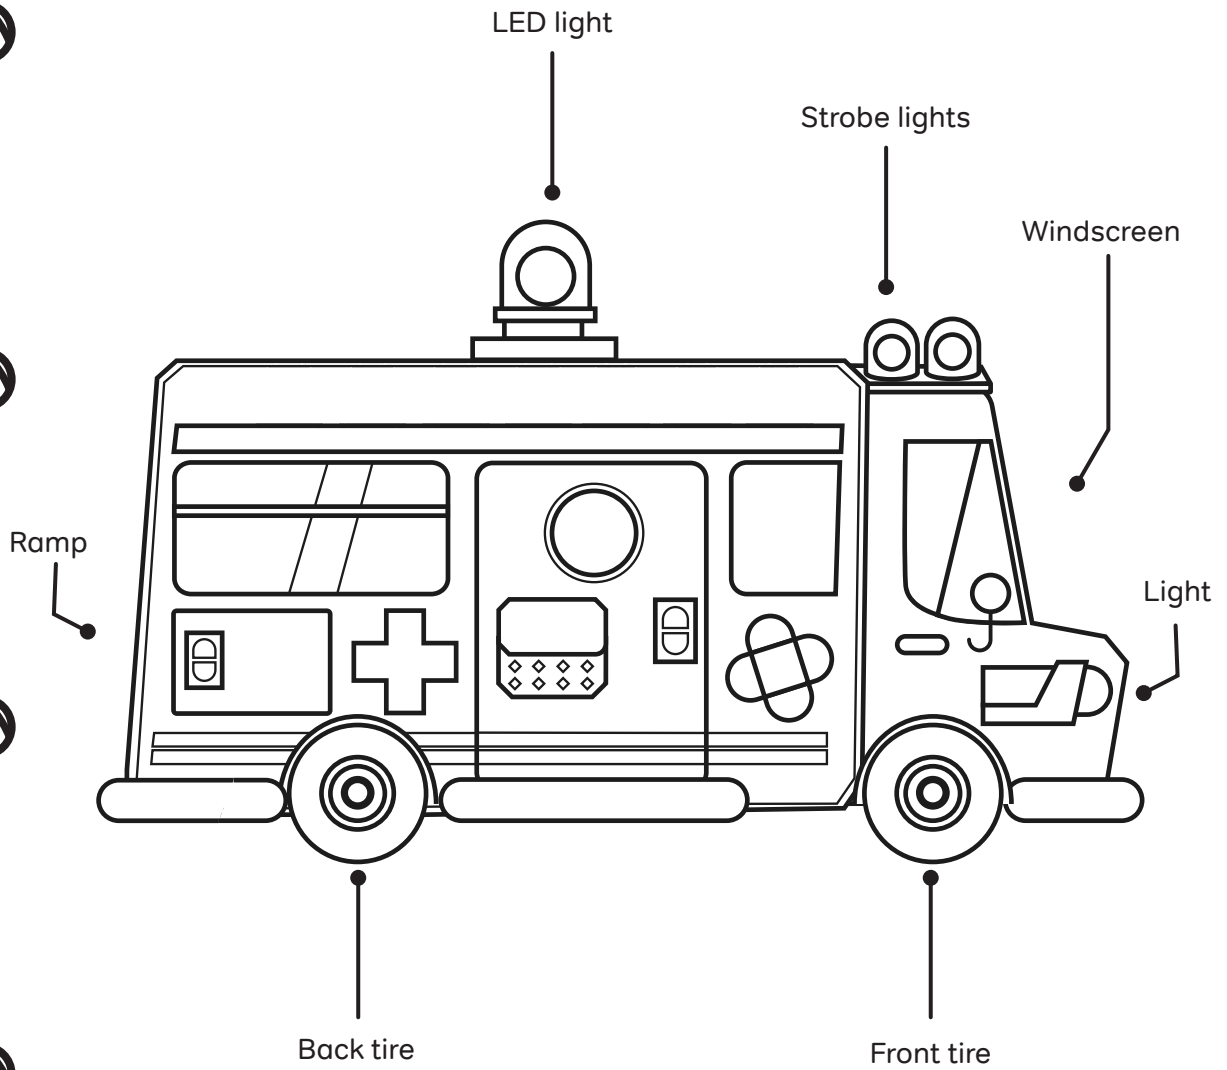

**MARCOPOLO**  
World School

*Sirens help  
in emergencies,  
what else do  
ambulances do?*

## Owner's Workshop Manual

- An EMT rides in an ambulance and helps people who are hurt or sick.
- The gurney is a wheeled stretcher that transports people to the ambulance.
- Oxygen can be given to help people breathe.
- An ambulance also has an IV if a person needs fluids.

# Ambulance Information

---

Use your favorite colors to decorate the ambulance!